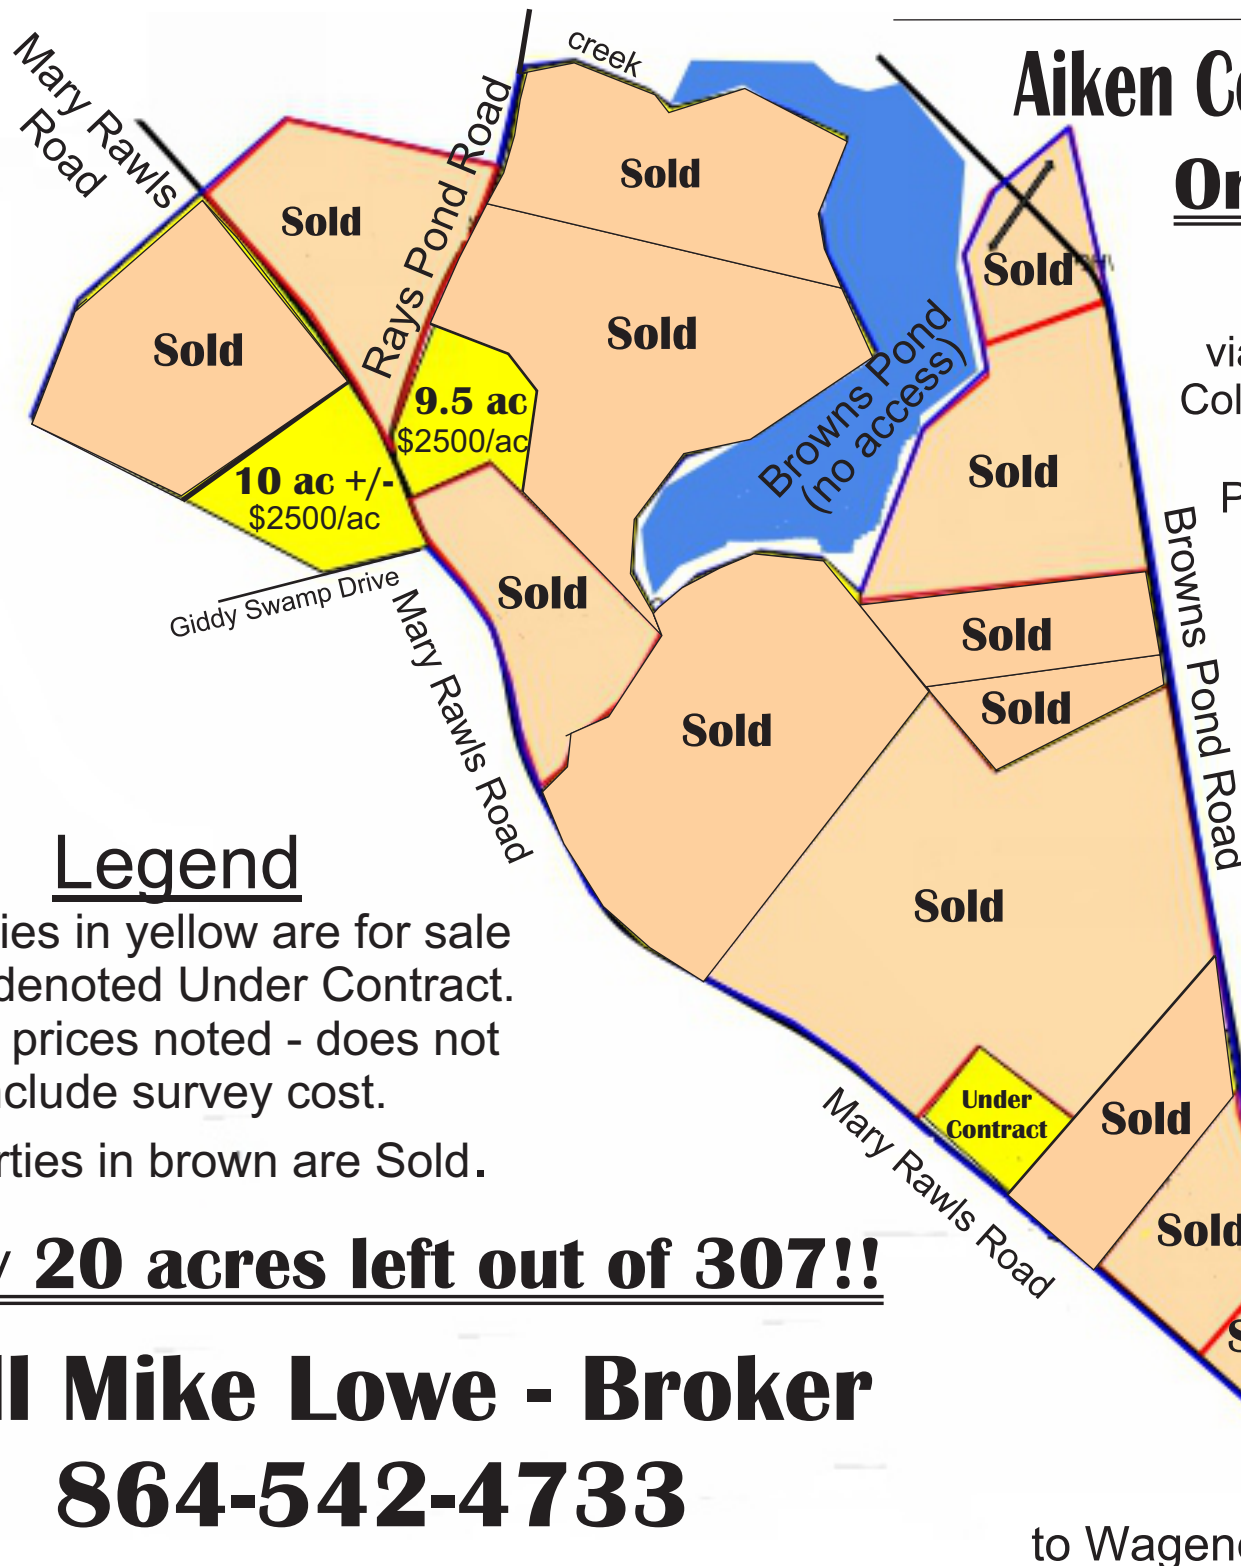

# Aiken County Land For Sale

## Only 20 acres left!!

3.5 miles from Wagener, SC  
via Highway 302 - 22 miles to  
Columbia SC, 20 miles to Aiken.

Power and Telephone Available  
Well and septic required

**Call**  
**Mike Lowe - Broker**  
**864-542-4733**

### Legend

Properties in yellow are for sale unless denoted Under Contract. Asking prices noted - does not include survey cost.

Properties in brown are Sold.

**Only 20 acres left out of 307!!**

**Call Mike Lowe - Broker**  
**864-542-4733**

to Wagener **HWY 302** **X** to Columbia  
**LOCATOR**  
GPS address here is  
7659 Wagener Road  
Salley, SC 29137